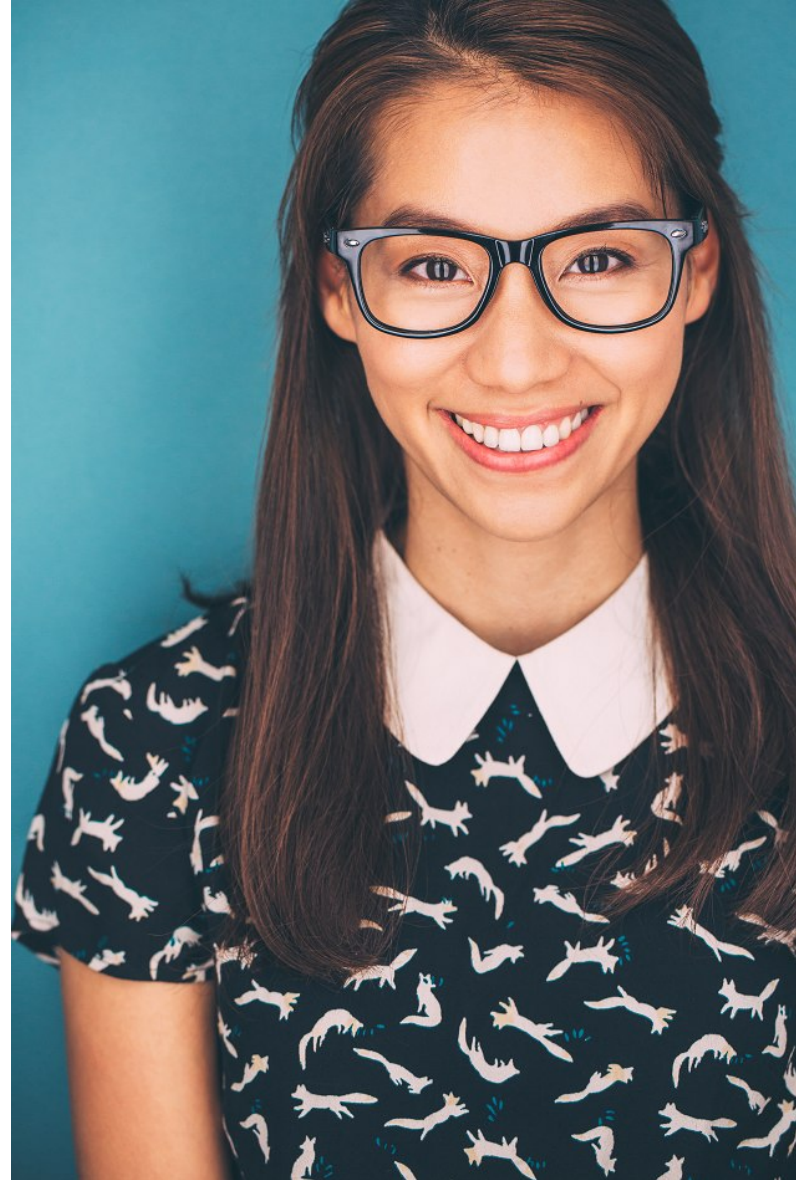

ELLY HAN

Height 5'1" Bust 34" A Waist 25" Hips 36" Dress 0 US Shoe 6 US (kids) Hair Black Eyes Brown

ELLY HAN

Height 5'1" Bust 34" A Waist 25" Hips 36" Dress 0 US Shoe 6 US (kids) Hair Black Eyes Brown

ELLY HAN

Height 5'1" Bust 34" A Waist 25" Hips 36" Dress 0 US Shoe 6 US (kids) Hair Black Eyes Brown

ELLY HAN

Height 5'1" Bust 34" A Waist 25" Hips 36" Dress 0 US Shoe 6 US (kids) Hair Black Eyes Brown

ELLY HAN

Height 5'1" Bust 34" A Waist 25" Hips 36" Dress 0 US Shoe 6 US (kids) Hair Black Eyes Brown