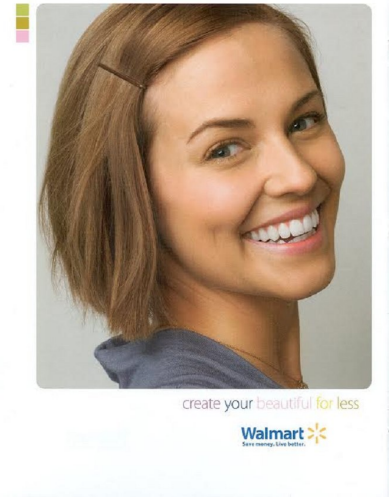

REGINA ROCKENSIES

Height 5'4" Bust 34" A Waist 27" Hips 37" Dress 2 US Shoe 7 US Hair Blonde Eyes Blue

PMG Models
143 W 29th st. Ste 1102 New York, NY 10001
jillian@prestigenyc.com